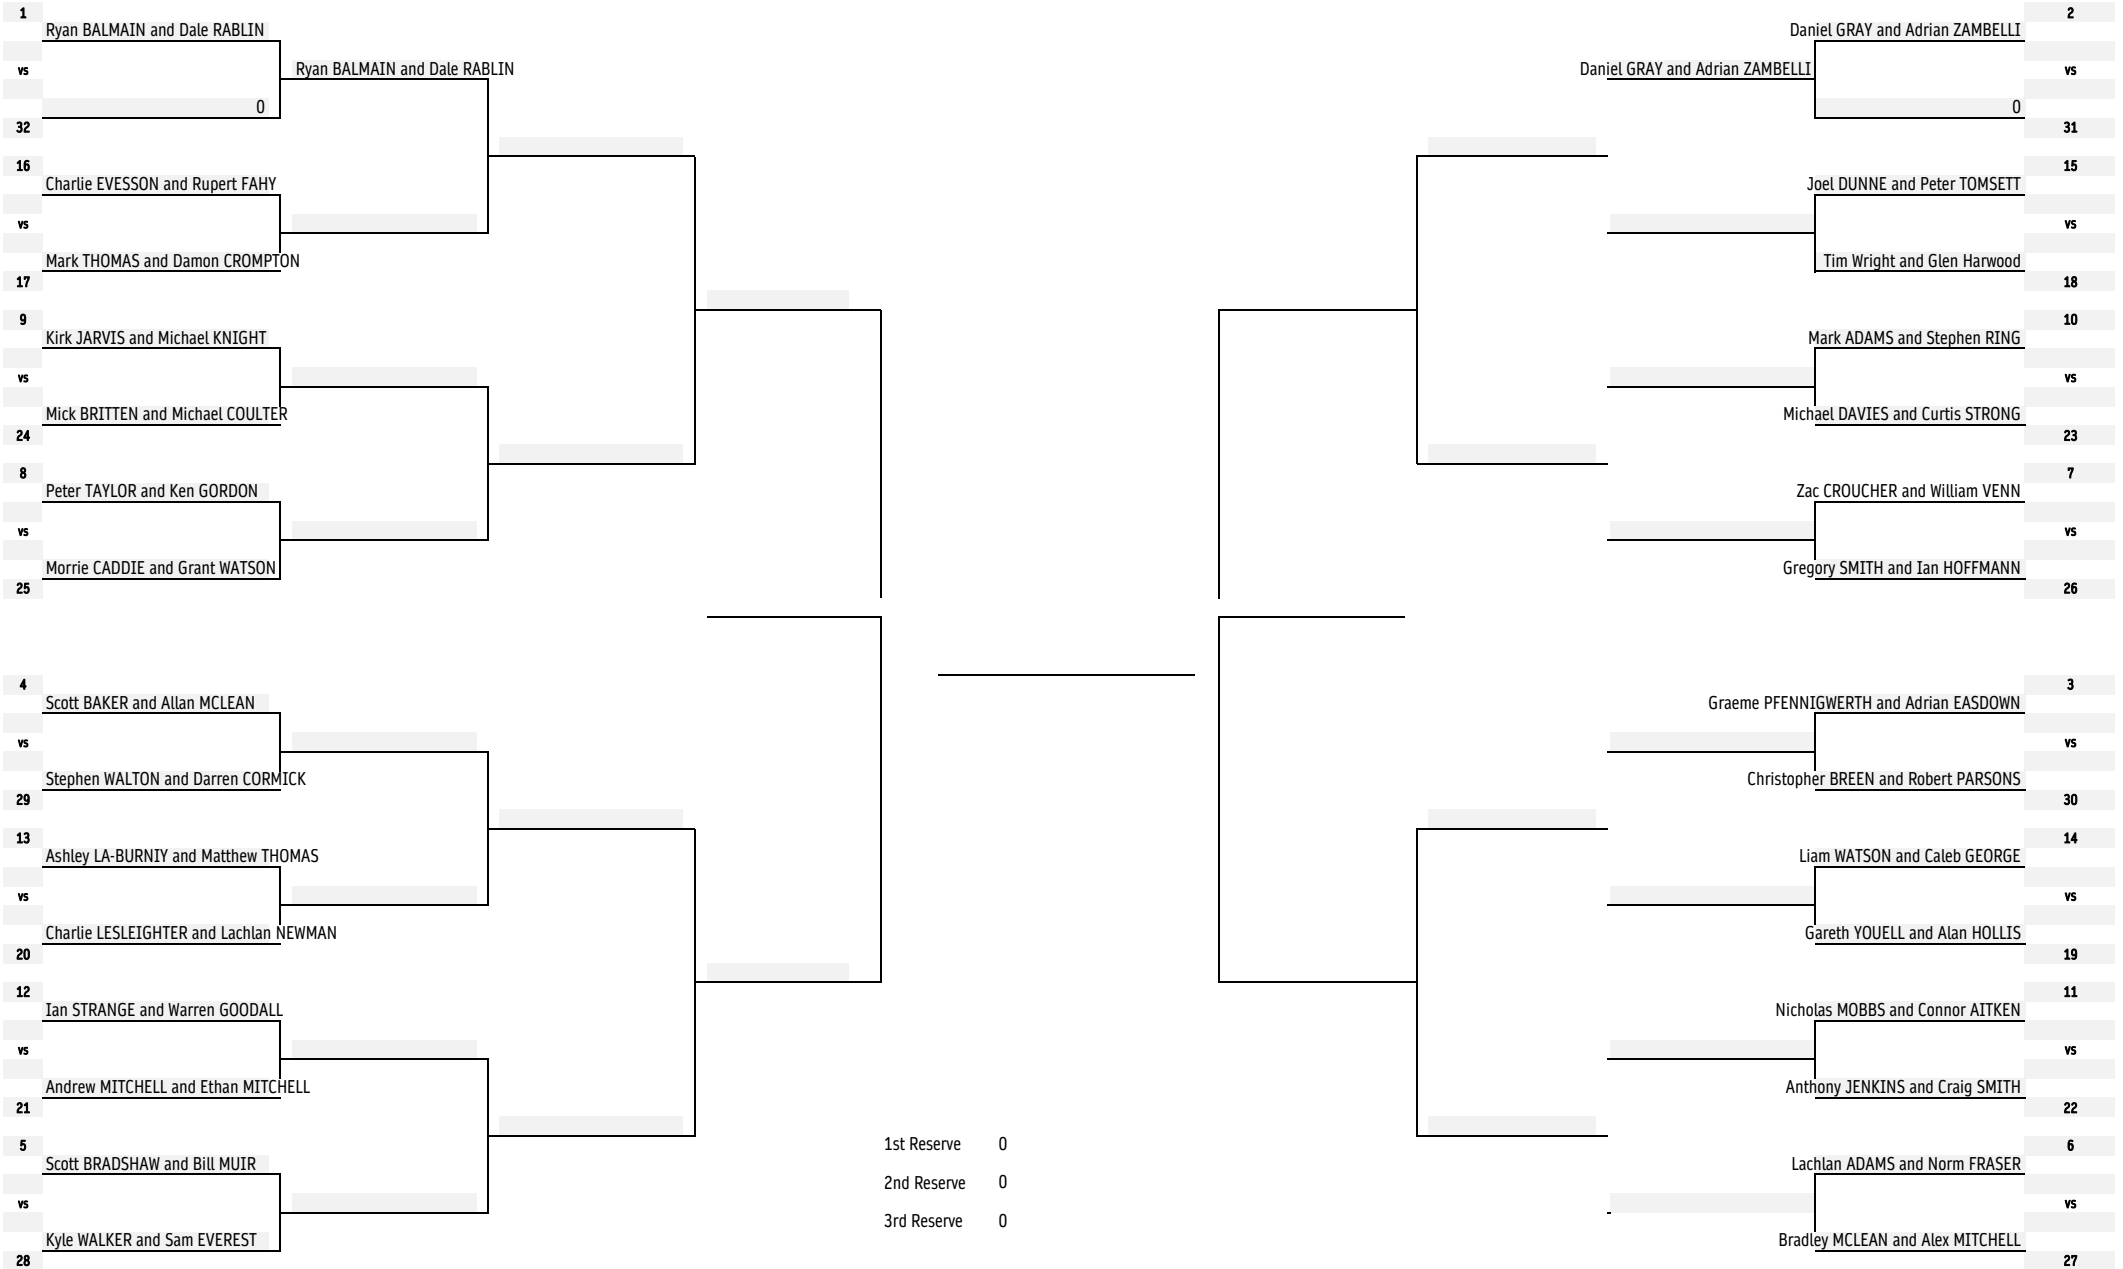

2026 EARLE WILLIAMS 4BBB MATCHPLAY SHIELD

ROUND OF 32

Played by
Sun 28th June

R / 16

Played by
Sun 12th July

QTR FINALS

Played by
Sun 26th July

SEMI FINALS

Played by
Sun 9th August

FINAL

Played by
Sun 23rd August

SEMI FINALS

Played by
Sun 9th August

QUARTER FINALS

Played by
Sun 26th July

ROUND OF 16

Played by
Sun 12th July

ROUND OF 32

Played by
Sun 28th June

1st Reserve 0
2nd Reserve 0
3rd Reserve 0