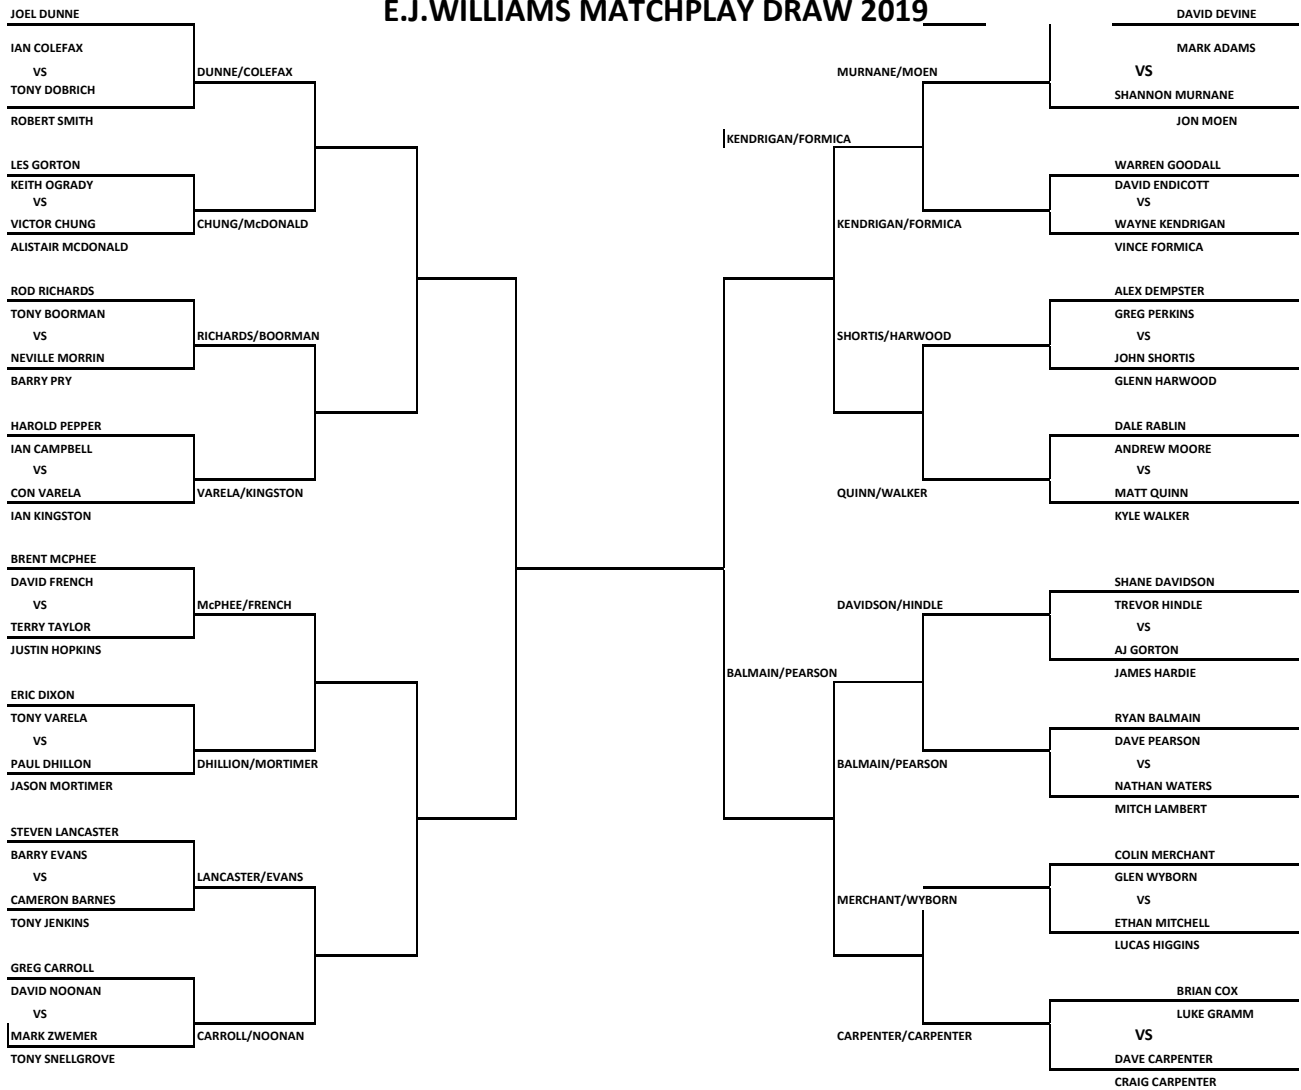

E.J.WILLIAMS MATCHPLAY DRAW 2019

Round 1 to be played by 20/7/2019
Round 2 to be played by 3/8/2019
Quarter Final to be played by 17/8/2019
Semi-Final to be played by 31/8/2019
FINAL played on 14/9/2019